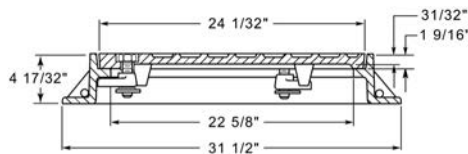

**R-1530
Manhole Frame, Solid Lid**

Heavy Duty

Available Grate: **R-2030**
(see **Inlet Frames & Grates. R-2000 Series** table)

**R-1534-A
Manhole Frame, Solid Lid**

Heavy Duty

With cam lugs.
Also available without cam lugs.

**R-1535-A
Manhole Frame, Solid Lid**

Heavy Duty

Furnished with four 1" anchor holes on
29-29/32" diameter bolt circle.

**R-1535-C
Manhole Frame, Solid Lid**

Heavy Duty

Furnished with four 1" anchor holes on
29-29/32" diameter bolt circle.
With cam lugs.