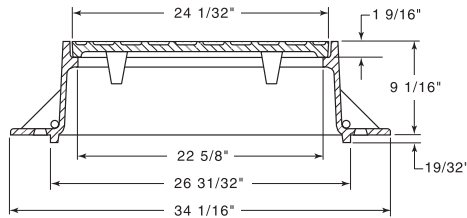

**R-1530
Manhole Frame, Solid Lid**

Heavy Duty

Available Grate: **R-2030**
(see **Inlet Frames & Grates. R-2000 Series** table)

**R-1534-A
Manhole Frame, Solid Lid**

Heavy Duty

With cam lugs.
Also available without cam lugs.

**R-1535-A
Manhole Frame, Solid Lid**

Heavy Duty

Furnished with four 1" anchor holes on
29-29/32" diameter bolt circle.

**R-1535-C
Manhole Frame, Solid Lid**

Heavy Duty

Furnished with four 1" anchor holes on
29-29/32" diameter bolt circle.
With cam lugs.