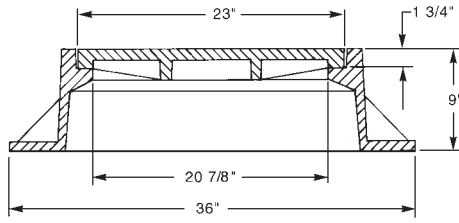

**R-1530
Manhole Frame, Solid Lid**

Heavy Duty

Available Grate: **R-2030**
(see **Inlet Frames & Grates. R-2000 Series** table)

**R-1534-A
Manhole Frame, Solid Lid**

Heavy Duty

With cam lugs.
Also available without cam lugs.

**R-1535-A
Manhole Frame, Solid Lid**

Heavy Duty

Furnished with four 1" anchor holes on
29-29/32" diameter bolt circle.

**R-1535-C
Manhole Frame, Solid Lid**

Heavy Duty

Furnished with four 1" anchor holes on
29-29/32" diameter bolt circle.
With cam lugs.